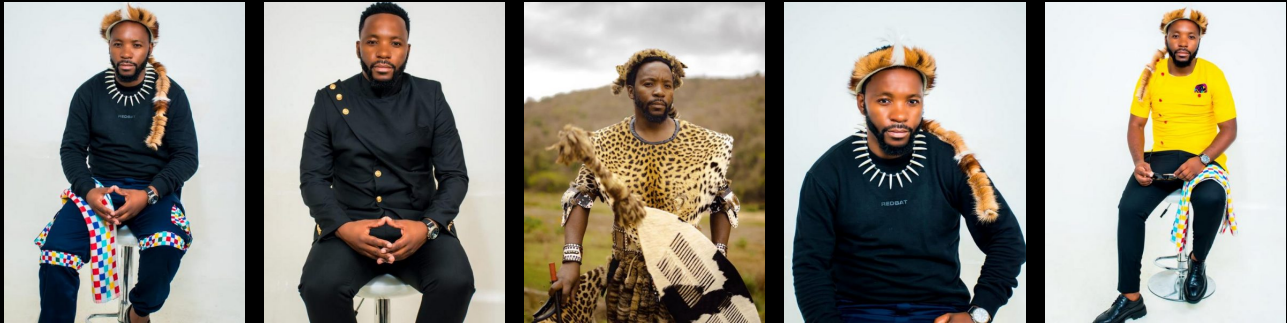

# Thami Mdletshe

Age: 39    Languages: Isizulu, English    Height: 1,9    Shoes: 9    Waist and Shirt: 36 and Medium

---

## Television

Durban Gen – Vusi Ngwnya

Imbewu – Supporting role (Mr Ncune)

S'bongile and Dlamini's -Police officer

Umkhokha – Sphamandla's body gurad