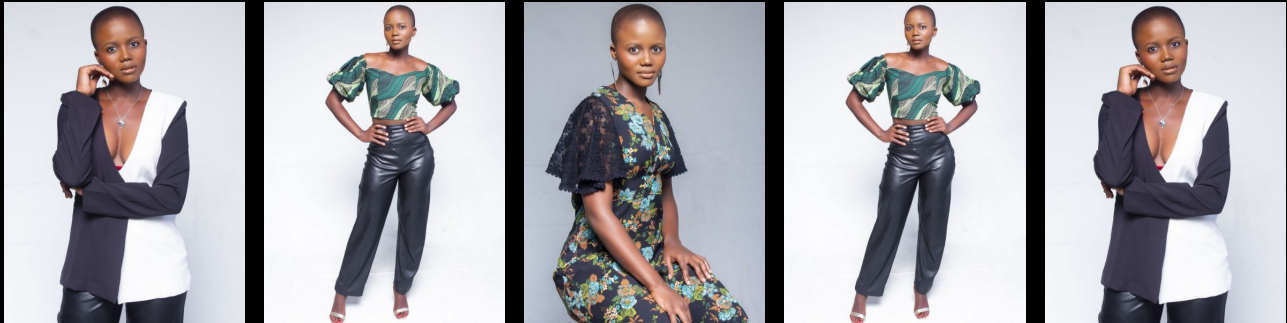

Lihle Shoba

Age: 28 Languages: Zulu,English Height: 1,64 Shoes: 5 Waist and Shirt: 30 and Small

Television

(2024/2025) Mzansi Magic: Sibongile and the Dlamini's: Support-Prudence

(2020) Zinc Pictures: Support-Khono

(2016/2017) SABC 1: uZalo: Support-Buhle

Theatre

(2016)Why not Production: Support

(2017) Ekhaya Multi Arts Centre: Support

Film

(2024) Amathambo: Support-Mbali

(2019) Unwanted Companion: Lead-Luyanda

(2017)United Mevana production: Lead